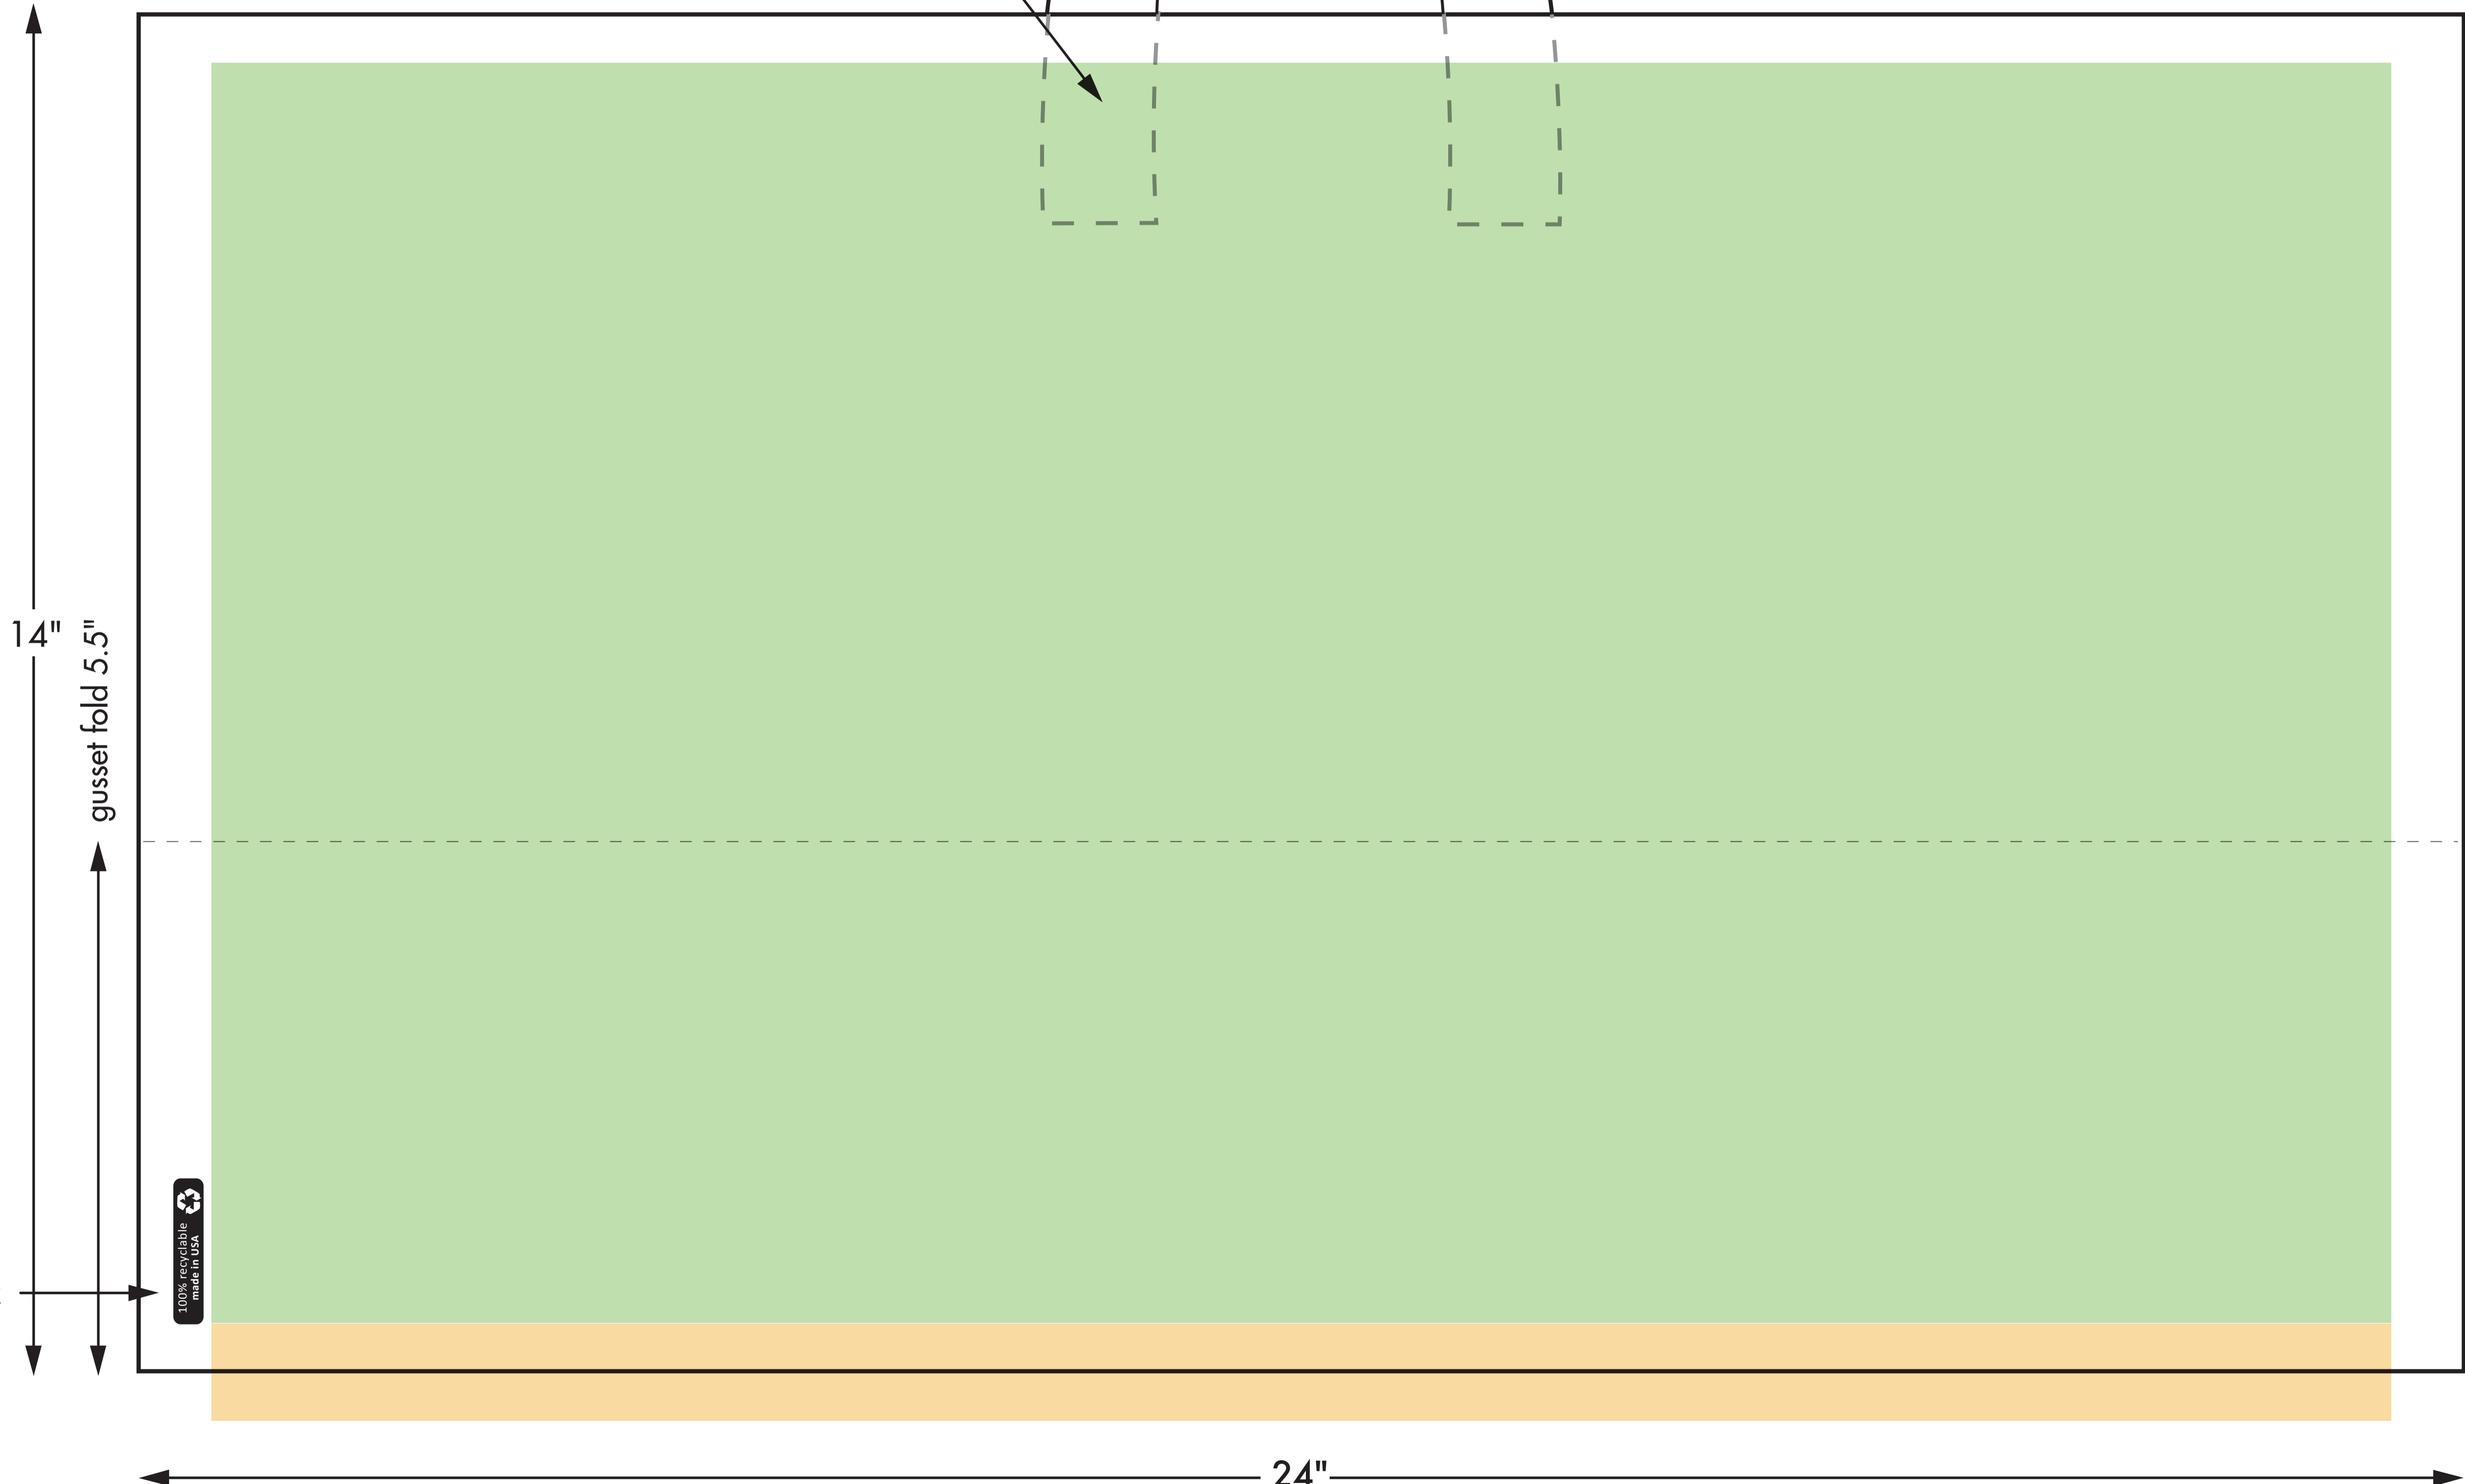

# 24x14+11

Handle Seal

100% recyclable  
made in USA

-  Printable Area
-  Bleed Area